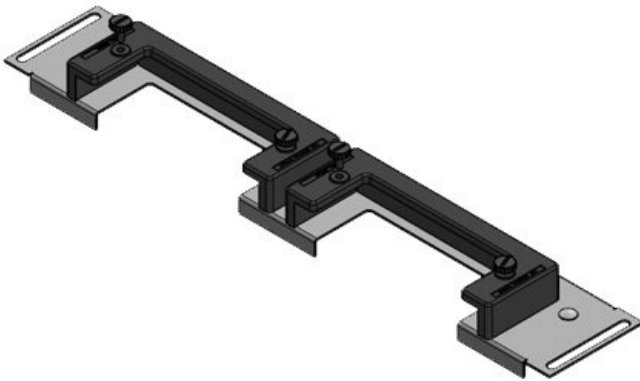

Art.nr.	44514	Voor	1.000 mm
EAN	4251269321	kastbreedte	
	122	Zichtmaat van	402 mm
Aantal	1	opening	
Lengte	438 mm	Geschikt voor:	2 × KEL-U 24
Breedte	75 mm		/ KEL-QUICK
Hoogte	44 mm		24
Totale lengte bodemplaat	438 mm	Geschikt voor behuizing	Rittal VX25

KDR-ESR-VX25-1200-44509