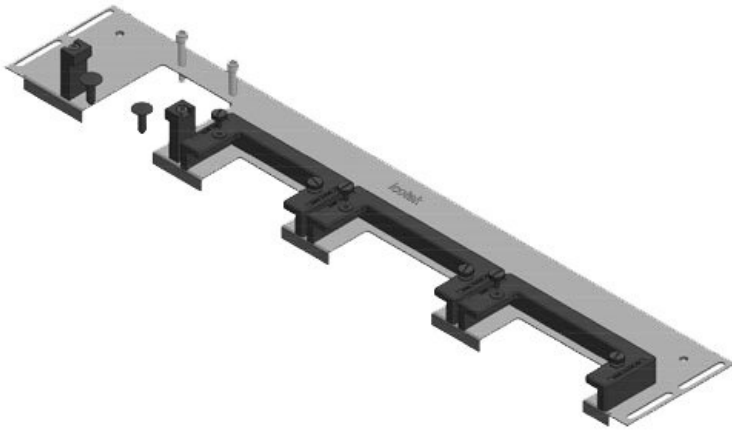

Art.nr.	44504	Voor	800 mm
EAN	4251269319	kastbreedte	
	792	Zichtmaat van	652 mm
Aantal	1	opening	
Lengte	688 mm	Geschikt voor:	2 × KEL-U 24
Breedte	120 mm		/ KEL-QUICK
Hoogte	57 mm		24, 1 × KEL-
Totale lengte	688 mm		U 16 / KEL-
bodemplaat			QUICK 16, 1
			× KEL-JUMBO
			1
		Geschikt voor	Rittal VX25
		behuizing	

KDR-ESR-VX25-800-44505