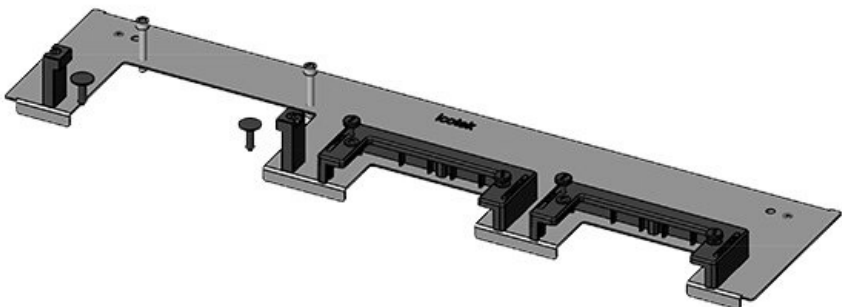

Art.nr.	43073	Voor	800 mm
EAN	4251269309	kastbreedte	
	540	Zichtmaat van	635 mm
Aantal	1	opening	
Lengte	658 mm	Geschikt voor:	2 × KEL-U 24
Breedte	150 mm		/ KEL-QUICK
Hoogte	57 mm		24, 1 × KEL-
Totale lengte	658 mm		JUMBO 2
bodemplaat		Geschikt voor	Rittal TS 8
		behuizing	

KDR-ESR-TS8-800-43080