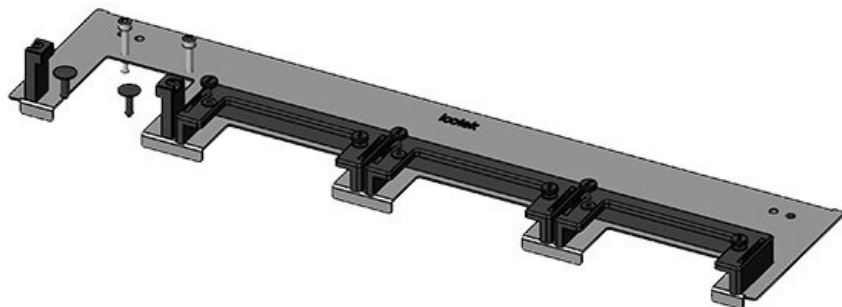

KDR-ESR-TS8-800-43072

Art.nr.	43072	Voor	800 mm
EAN	4251269309	kastbreedte	
	533	Zichtmaat van	635 mm
Aantal	1	opening	
Lengte	658 mm	Geschikt voor:	3 × KEL-U 24
Breedte	150 mm		/ KEL-QUICK
Hoogte	57 mm		24, 1 × KEL-
Totale lengte	658 mm		JUMBO 1
bodemplaat		Geschikt voor	Rittal TS 8
		behuizing	

KDR-ESR-TS8-800-43073