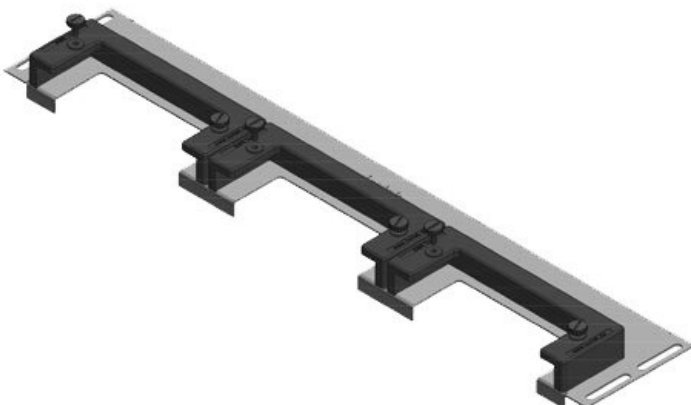

Art.nr.	44509	Voor	1.200 mm
EAN	4251269319	kastbreedte	
	846	Zichtmaat van	502 mm
Aantal	1	opening	
Lengte	538 mm	Geschikt voor:	3 × KEL-U 24
Breedte	100 mm		/ KEL-QUICK
Hoogte	43 mm		24
Totale lengte bodemplaat	538 mm	Geschikt voor behuizing	Rittal VX25