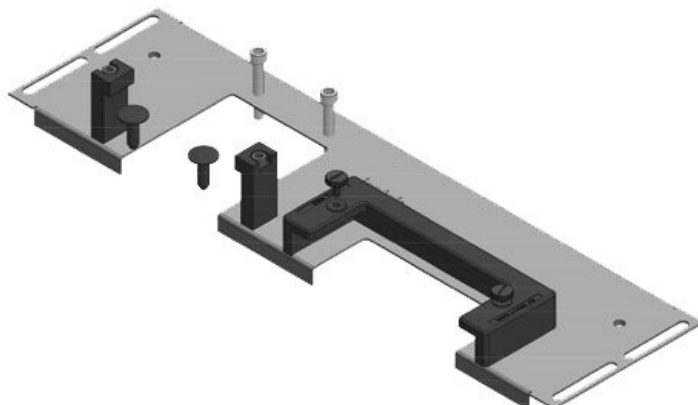

Art.nr.	44507	Voor	1.000 mm
EAN	4251269319	kastbreedte	
	822	Zichtmaat van	402 mm
Aantal	1	opening	
Lengte	438 mm	Divisie balk	ja
Breedte	120 mm	Geschikt voor:	1 × KEL-U 24
Hoogte	57 mm		/ KEL-QUICK
Totale lengte bodemplaat	438 mm		24, 1 × KEL-JUMBO 1
		Geschikt voor behuizing	Rittal VX25