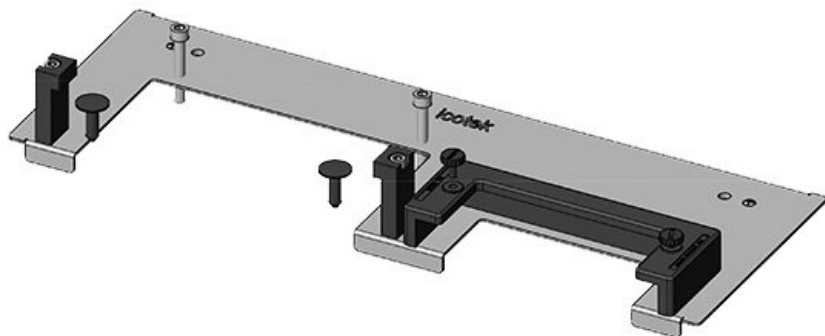

KDR-ESR-TS8-1000-43077

Art.nr.	43077	Voor	1.000 mm
EAN	4251269309	kastbreedte	
	588	Zichtmaat van	398 mm
Aantal	1	opening	
Lengte	420 mm	Divisie balk	ja
Breedte	150 mm	Geschikt voor:	1 x KEL-U 24
Hoogte	57 mm		/ KEL-QUICK
Totale lengte	420 mm		24, 1 x KEL-
bodemplaat			JUMBO 2
		Geschikt voor	Rittal TS 8
		behuizing	

KDR-ESR-TS8-1000-43081