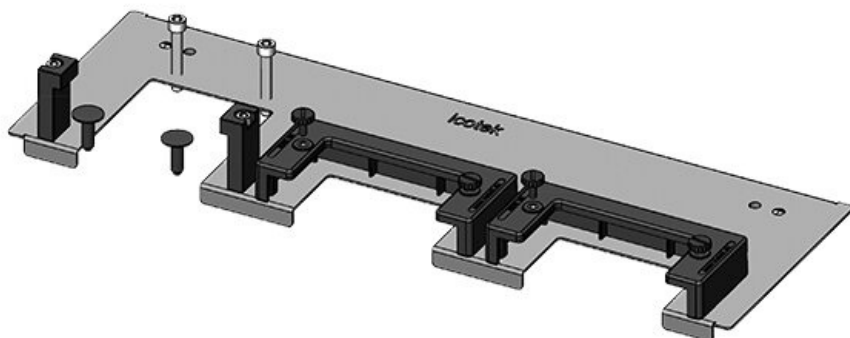

Art.nr.	43071	Voor	600 mm
EAN	4251269309	kastbreedte	
	526	Zichtmaat van	435 mm
Aantal	1	opening	
Lengte	458 mm	Geschikt voor:	2 × KEL-U 16
Breedte	150 mm		/ KEL-QUICK
Hoogte	57 mm		16, 1 × KEL-
Totale lengte	458 mm		JUMBO 1
bodemplaat		Geschikt voor	Rittal TS 8
		behuizing	

KDR-ESR-TS8-600-43079