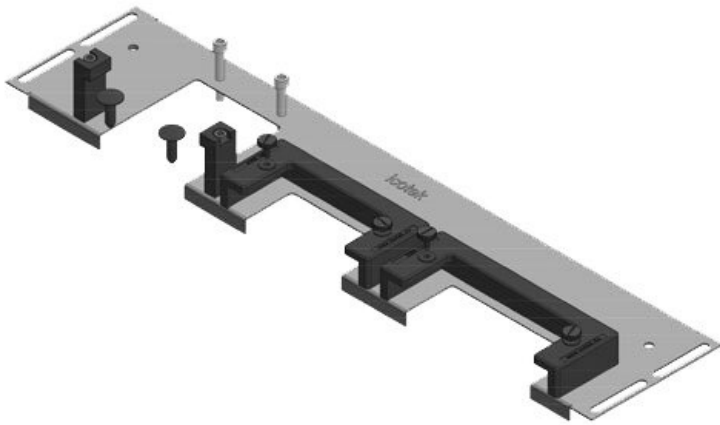

KDR-ESR-VX25-1200-44510

Art.nr.	44510	Voor	1.200 mm
EAN	4251269319	kastbreedte	
	853	Zichtmaat van	502 mm
Aantal	1	opening	
Lengte	538 mm	Geschikt voor:	1 × KEL-U 24
Breedte	120 mm		/ KEL-QUICK
Hoogte	57 mm		24, 1 × KEL-
Totale lengte	538 mm		U 16 / KEL-
bodemplaat			QUICK 16, 1
			× KEL-JUMBO
			1
		Geschikt voor	Rittal VX25
		behuizing	

KDR-ESR-VX25-1200-44511