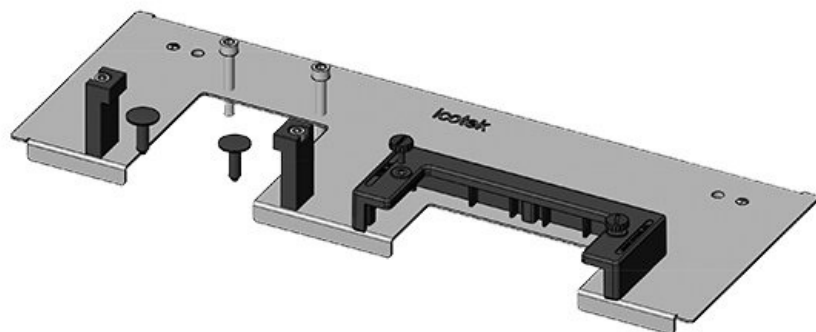

Art.nr.	43076	Voor	1.000 mm
EAN	4251269309	kastbreedte	
	571	Zichtmaat van	398 mm
Aantal	1	opening	
Lengte	420 mm	Divisie balk	ja
Breedte	150 mm	Geschikt voor:	1 × KEL-U 24
Hoogte	57 mm		/ KEL-QUICK
Totale lengte	420 mm		24, 1 × KEL-
bodemplaat			JUMBO 1
		Geschikt voor	Rittal TS 8
		behuizing