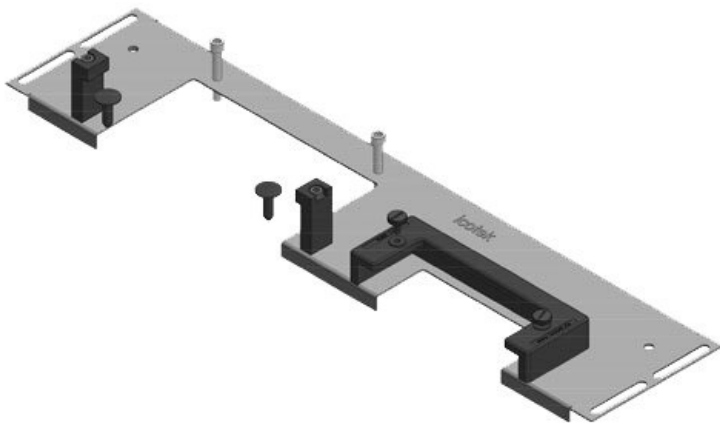

Art.nr.	44511	Voor	1.200 mm
EAN	4251269319	kastbreedte	
	860	Zichtmaat van	502 mm
Aantal	1	opening	
Lengte	538 mm	Geschikt voor:	1 × KEL-U 24
Breedte	120 mm		/ KEL-QUICK
Hoogte	57 mm		24, 1 × KEL-
Totale lengte	538 mm		JUMBO 2
bodemplaat		Geschikt voor	Rittal VX25
		behuizing	

KDRS-ESR-VX25-1200-44515