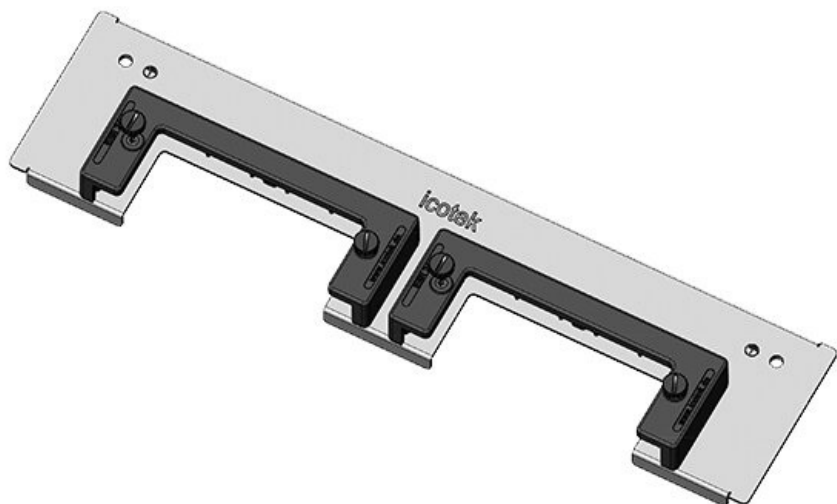

Art.nr.	43082	Voor	1.000 mm
EAN	4251269309	kastbreedte	
	632	Zichtmaat van	398 mm
Aantal	1	opening	
Lengte	420 mm	Divisie balk	ja
Breedte	100 mm	Geschikt voor:	2 x KEL-U 24
Hoogte	44 mm		/ KEL-QUICK
Totale lengte	420 mm		24
bodemplaat		Geschikt voor	Rittal TS 8
		behuizing