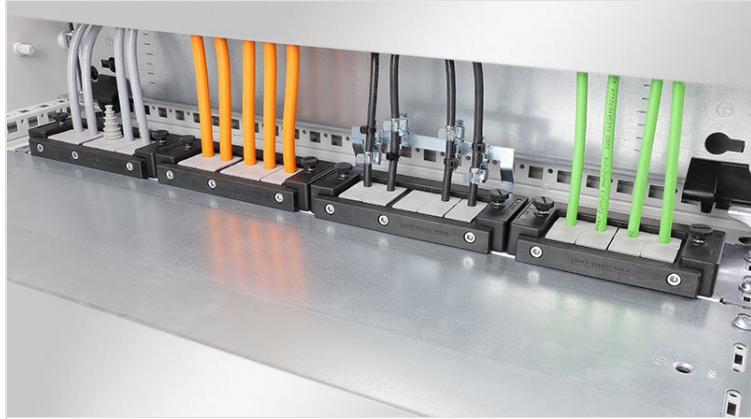

KDR-ESR wartelplaten met schuifframes

voor Rittal, nVent Hoffman & Häwa-behuizingen / IP54

IP54

HL3
EN 45545-2

RoHS
compliant

REACH
COMPLIANCE

Made in
Germany

WE
CONTROL
COMPONENTS

[Bestel direct online @ CC Nederland »](#)

[Voor aanvragen uit België klik hier »](#)

The KDR-ESR is a one-piece plate to be assembled on enclosure bases. Slide frames for the [KEL-U cable entry frames](#) are already pre-assembled. On some gland plate types [KEL-JUMBO cable entry frames](#) can be mounted as well.

After installing all cables into the KEL-U frames, they are easily and quickly inserted into the slide frames and fixed. During maintenance, the KEL-U frames are removed without tools from the slide frames. Due to the combination KDR-ESR and KEL-U cable entry frames, a rating of IP54 is achieved (with correct selection of cable grommets). Slide frames which are no longer required, are closed with [BPK-SNAP blank plates](#).

The extremely narrow (75 mm) gland plate KDRS-ESR-VX25 is assembled on enclosure base plates. This enables straight cable routing into the cable duct, without bending the cables. Thus, the cable duct can be set lower allowing more space for other components in the cabinet.

Specificaties

IP-classificatie (EN 60529)	IP54
Materiaal	Basis plaat: Plaatstaal verzinkt ESR-frame: Polyamide
Vlam klasse	UL94-V0, zelfdovend
Temperatuur	-40 C° tot 90 C°
Eigenschappen	zonder siliconen, halogeenvrij
Montage type	Schroefbevestiging

Voordelen

- Gemakkelijke montage en verwijdering
- Bij montage kan bijna de volledige basis van de behuizing worden gebruikt voor het installeren van kabels
- Zelfs grote connectoren kunnen eenvoudig worden geïnstalleerd
- Montage achteraf mogelijk
- Geen extra plaatwerking nodig